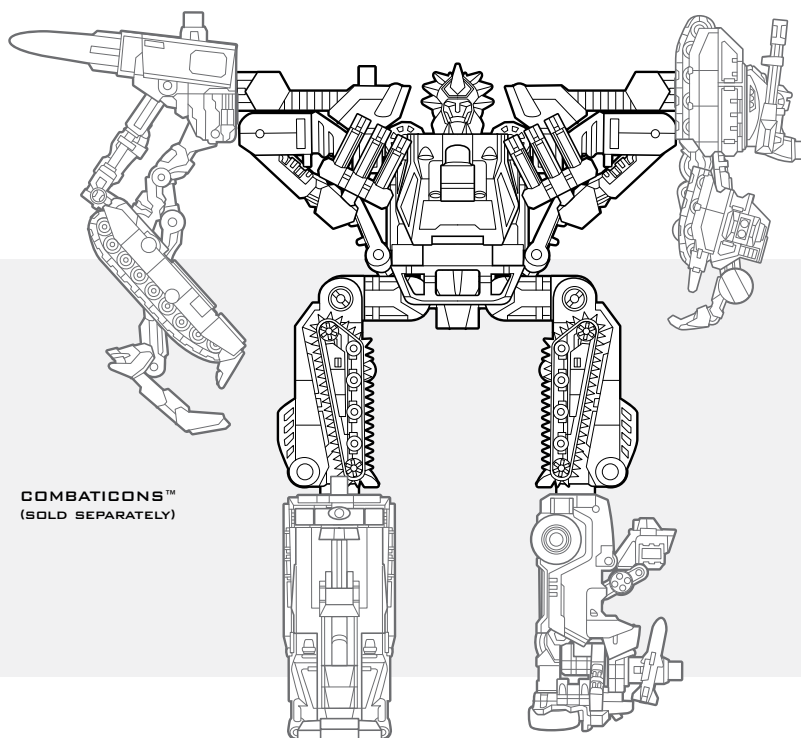

TRANSFORMERS

ICEPICK™ with CHAINCLAW™

LEVEL: 0 1 2 3 4 5
INTERMEDIATE

NOTE: Some parts are made to detach if excessive force is applied and are designed to be reattached if separation occurs. Adult supervision may be necessary for younger children.

2

3

4

POWER-UP ARMOR

POWER CORE COMBINERS™

• MINI-CONS® AND DRONE VEHICLES (SOLD SEPARATELY) ATTACH TO POWER UP ANY COMMANDER FIGURE!

COMBATICONS™ (SOLD SEPARATELY)

P/N 7057540001