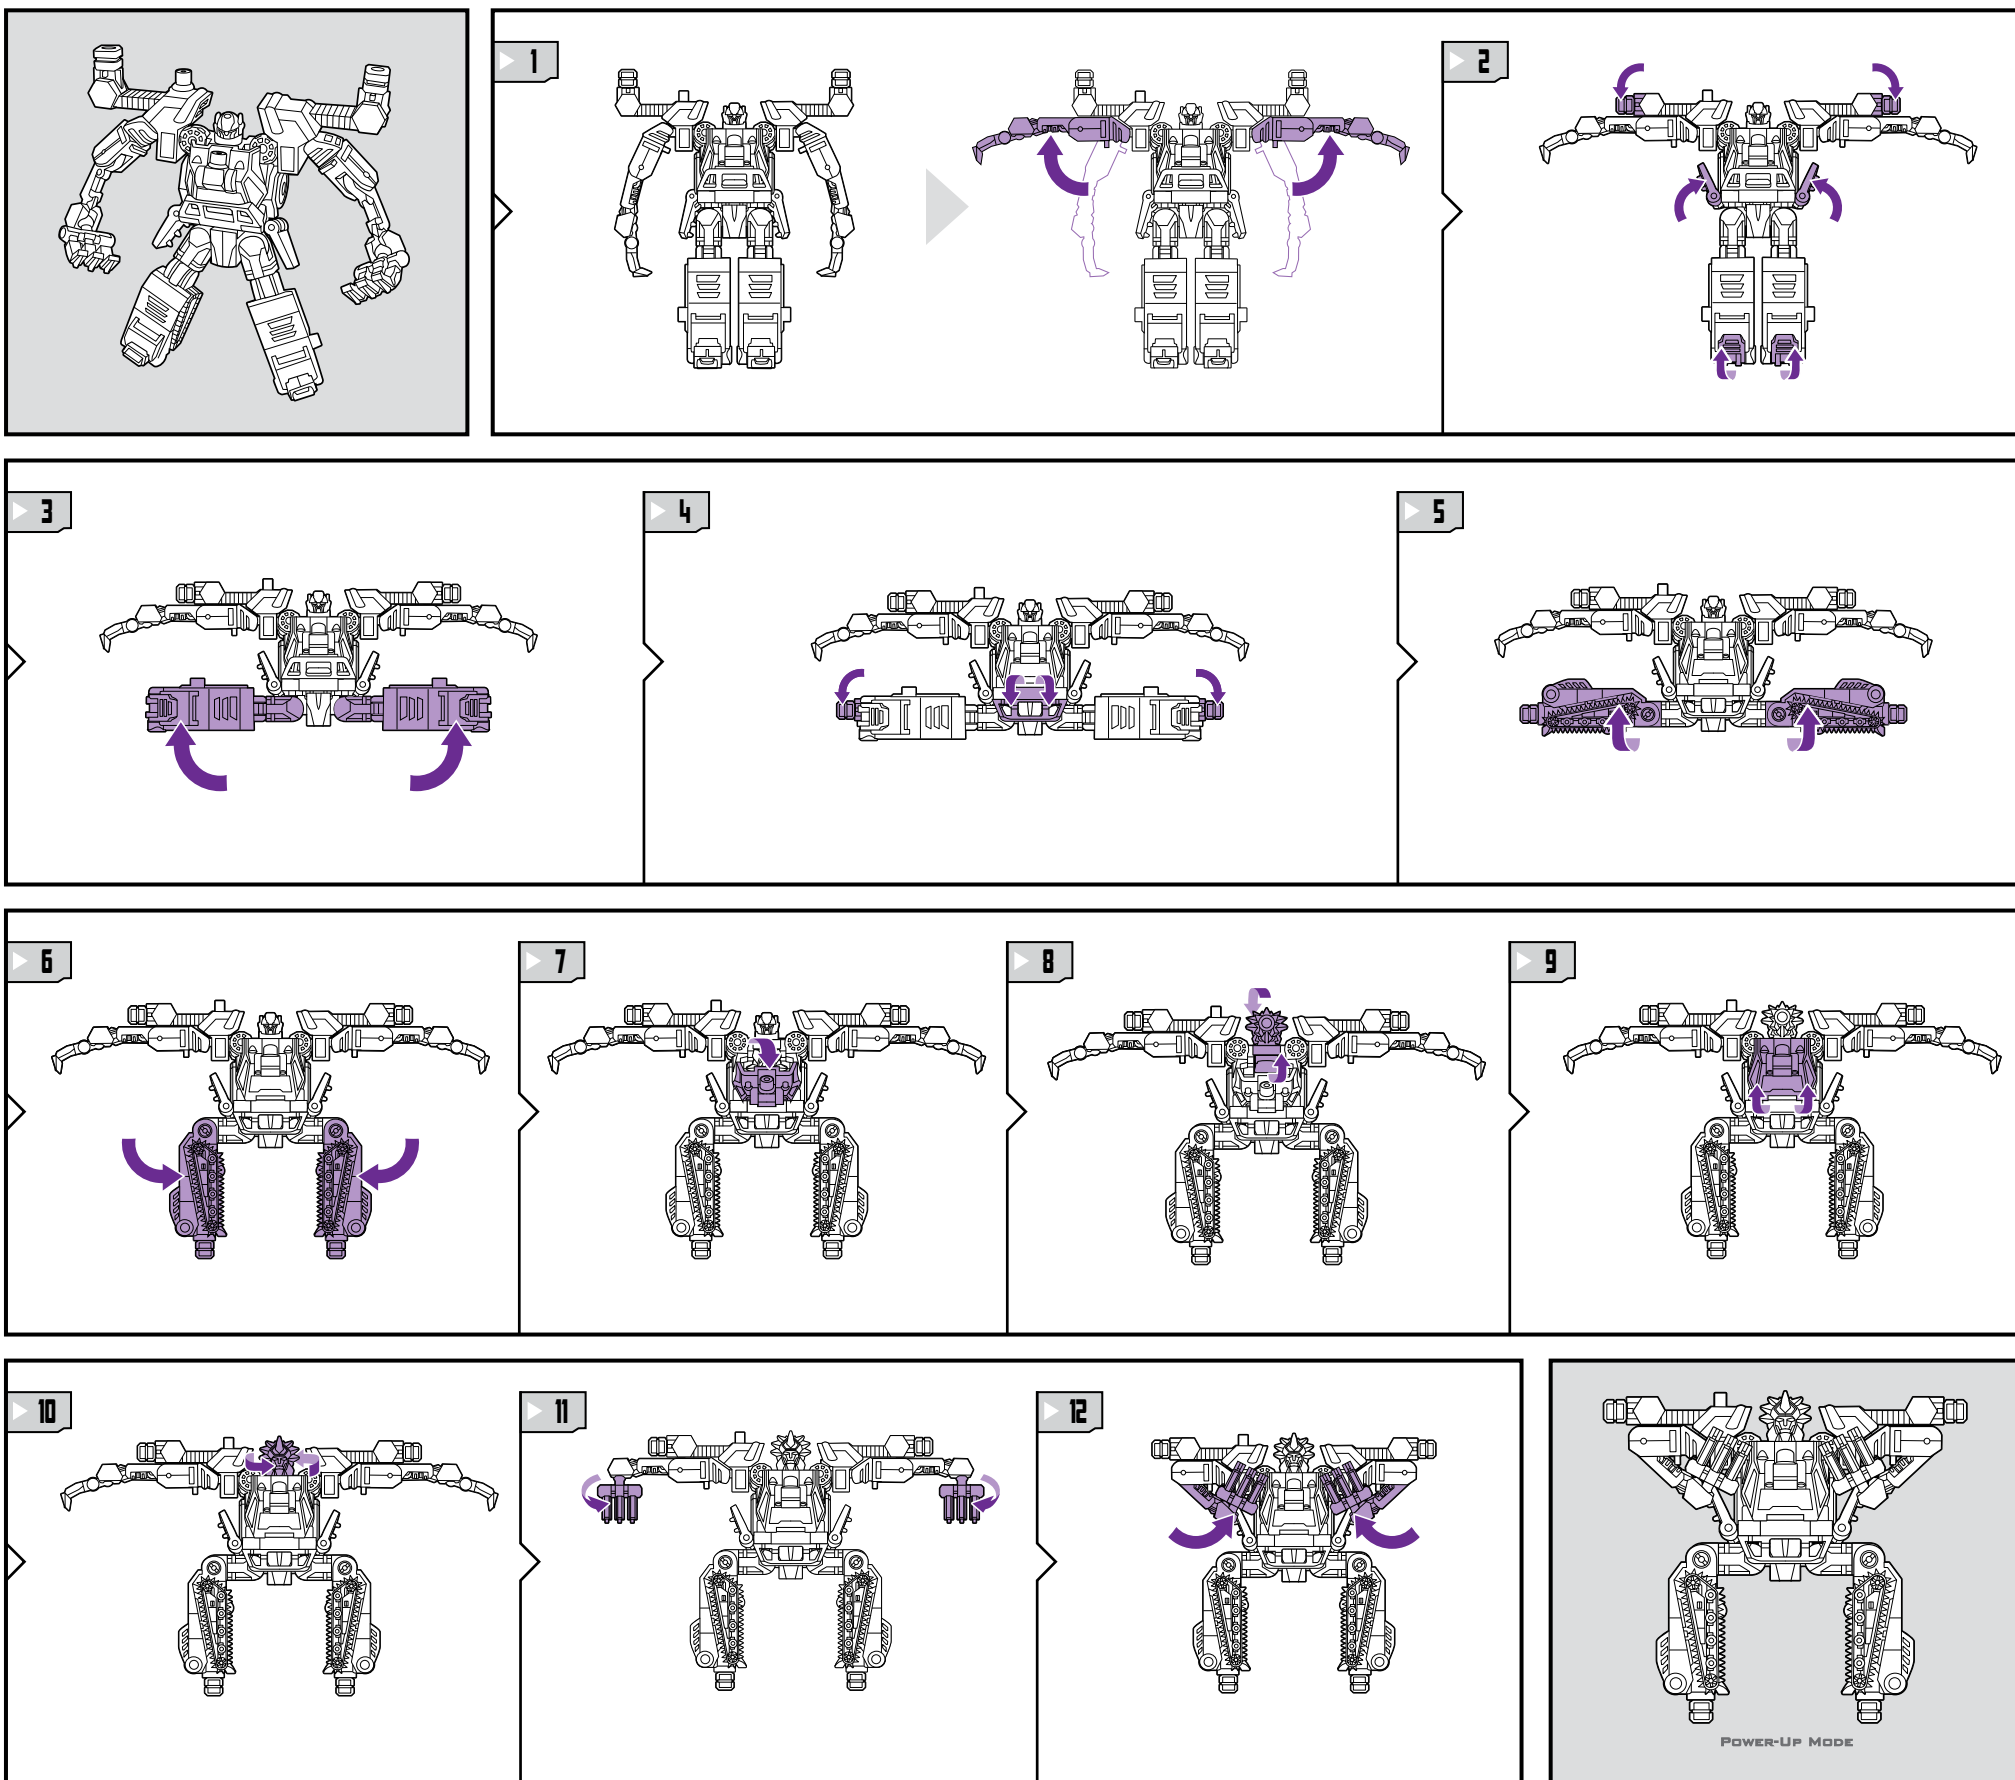

POWER CORE COMBINERS™

• MINI-CONS® AND DRONE VEHICLES (SOLD SEPARATELY) ATTACH TO POWER UP ANY COMMANDER FIGURE!

P/N 7057540001

© 2010 Hasbro. All Rights Reserved. TM & ® denote U.S. Trademarks. Manufactured under license from Tomy Company, Ltd.

Not suitable for children under 3 years because of small parts - choking hazard.

Some poses may require hand support.

Retain instructions for future reference.

NEED HELP?

TRANSFORMERS.COM/INSTRUCTIONS